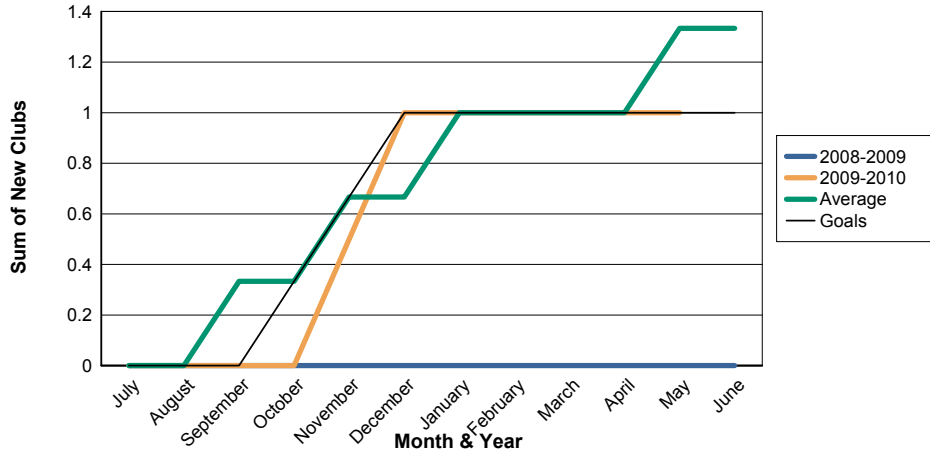

3 Year Comparisons for GMT Constitutional Area 4

By GMT District

As of May 2010

Sum of New Clubs/ Month & Year

For District 106 C

Sum of Dropped Clubs/ Month & Year

For District 106 C

Sum of Net Clubs/ Month & Year