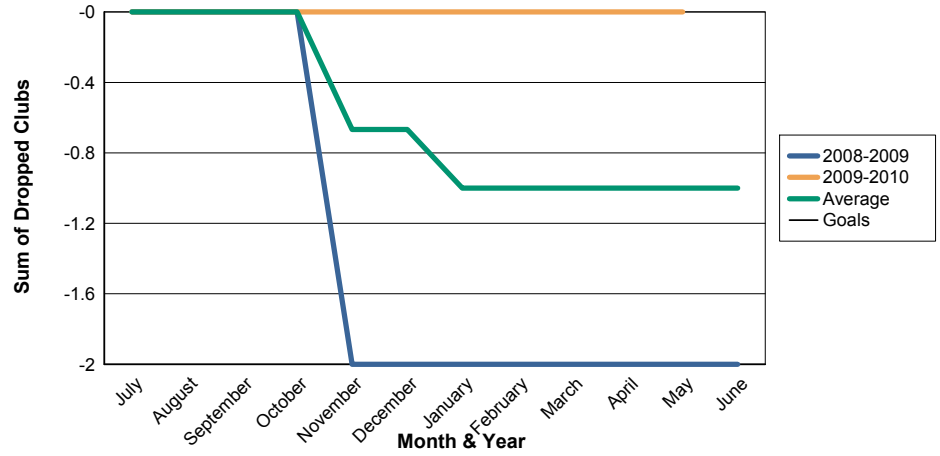

3 Year Comparisons for GMT Constitutional Area 4

By GMT District

As of May 2010

Sum of New Clubs/ Month & Year

For District 106 C

Sum of Dropped Clubs/ Month & Year

For District 106 C

Sum of Net Clubs/ Month & Year