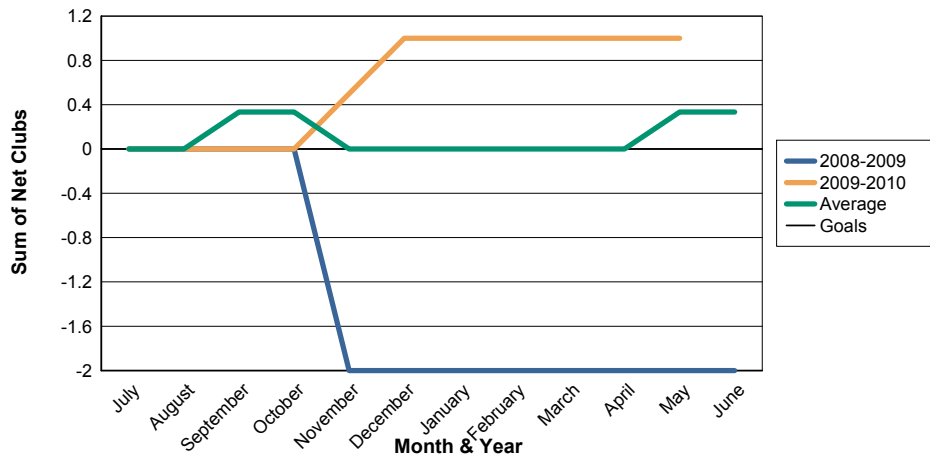

Sum of Net Clubs/ Month & Year

For District 106 C