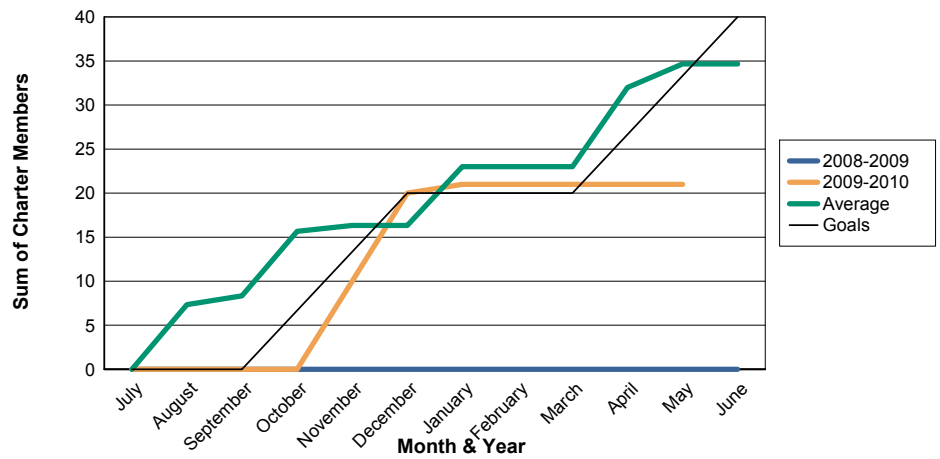

Sum of Charter Members/ Month & Year

For District 106 C