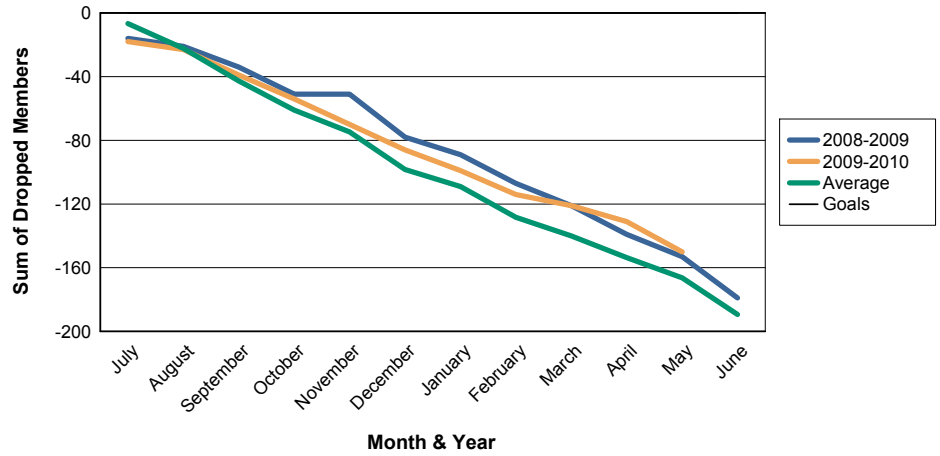

Sum of Dropped Members/ Month & Year

For District 106 C