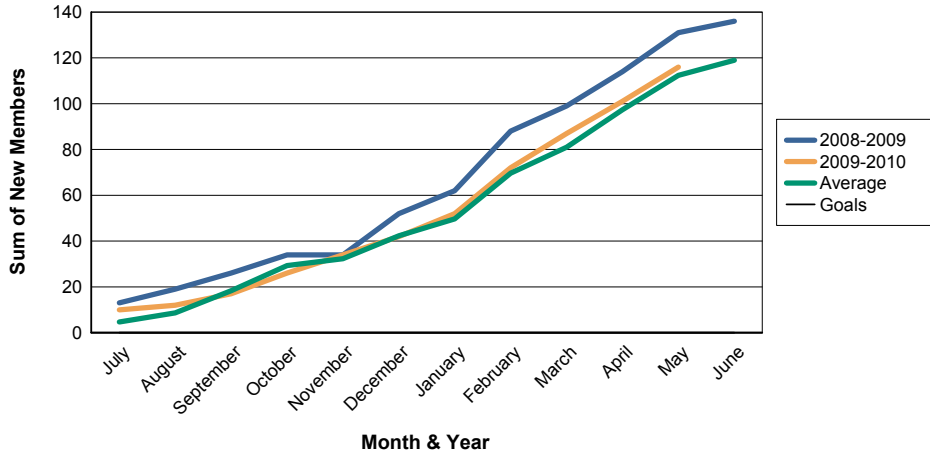

For District 106 C

Sum of Charter Members/ Month & Year

For District 106 C

3 Year Comparisons for GMT Constitutional Area 4

By GMT District

As of May 2010

Sum of New Members/ Month & Year

For District 106 C

Sum of Dropped Members/ Month & Year

For District 106 C

Sum of Net Members/ Month & Year

For District 106 C